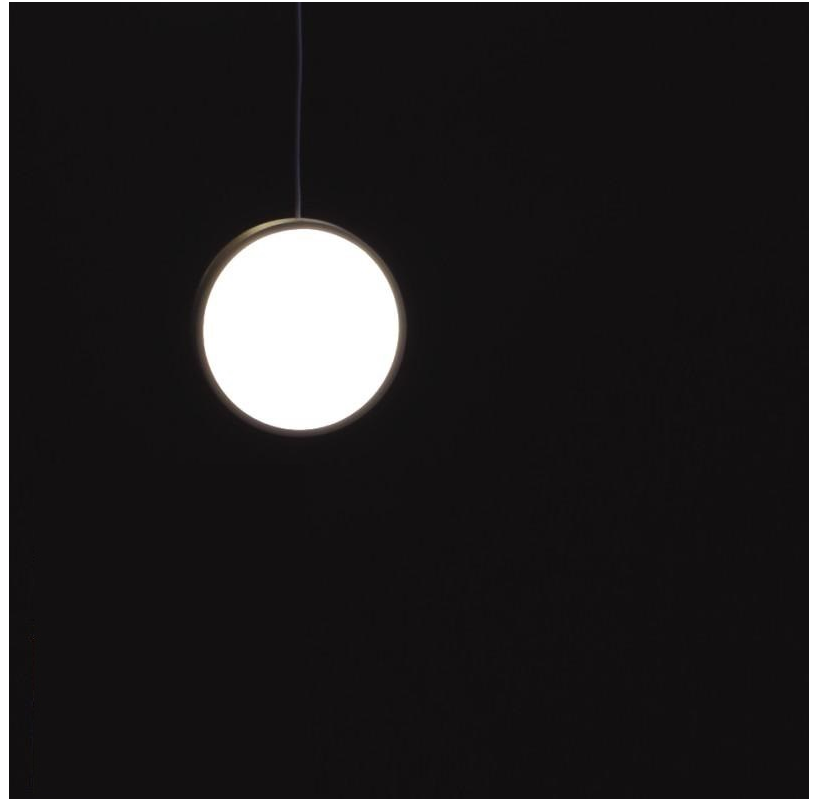

GENERAL

Series: Do Not Disturb
 Brand: Knikerboker
 Division: Design
 Mounting Type: Suspension
 Mounting Location: Ceiling
 Subcategory: Ambient

PHYSICAL

Shape: Round
 Length (mm): 110
 Length (in): 4 5/16
 Width (mm): 25
 Width (in): 1
 Max. Overall Height (mm): 2000
 Max. Overall Height (in): 78 3/4
 Light Distribution: Direct / Indirect
 Diffuser: Opal
 Fixture Finish: EWH / EBK / MAN / COF / PRD / SLF / GLF / CLF / BRL
 Fixture Material: Metal
 Cable Details: Silicon Coaxial Cable 1500mm

LED

Number of LEDs: 1
 Color Temperature (°K): 3000
 Max. Delivered Lumen (lm): 1000
 CRI: >85 CRI
 Lamp Life (hrs): 50000

OPTICAL

RATINGS AND CERTIFICATIONS

Certified By: Certified for North American Standards
 IP rating: IP20