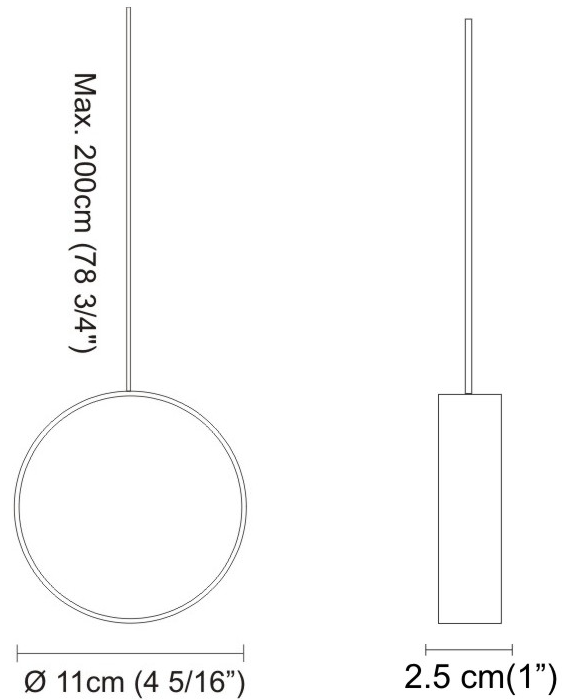

D131057-

base number   Finish
Options

1. To build a product code in our configurator select the specify button on the base model # product page
2. To build a manual product code on this datasheet choose from the options listed below in blue font and add the suffix to the base model #

GENERAL

Series: Do Not Disturb
Brand: Knikerboker
Division: Design
Mounting Type: Suspension
Mounting Location: Ceiling
Subcategory: Ambient

PHYSICAL

Shape: Round
Length (mm): 110
Length (in): 4 5/16
Width (mm): 25
Width (in): 1
Max. Overall Height (mm): 2000
Max. Overall Height (in): 78 3/4
Light Distribution: Direct / Indirect
Diffuser: Opal
Fixture Finish: EWH / EBK / MAN / COF / PRD / SLF / GLF / CLF / BRL
Fixture Material: Metal
Cable Details: Silicon Coaxial Cable 1500mm

ELECTRICAL

Lamp Type: LED
Input Wattage (W): 8
Total Output Wattage (W): 7
Dimming: 0-10V Dimming / Phase Dimming (120Vac Only)
Driver Included: Yes
Driver Location: Integrated
Driver Type: Constant Voltage - 120 / 277Vac
Driver Class: Class 2
Input Voltage (V): 120 - 277
Output Voltage (V): 24
Upon Request: (Not included - see components) Remote: 0-10Vdc dimming / (Included) Integral: Phase dimming @120Vac only / Non-dimming 277Vac

LED

Number of LEDs: 1
Color Temperature (°K): 3000
Max. Delivered Lumen (lm): 1000
CRI: >85 CRI
Lamp Life (hrs): 50000

OPTICAL

RATINGS AND CERTIFICATIONS

Certified By: Certified for North American Standards
IP rating: IP20